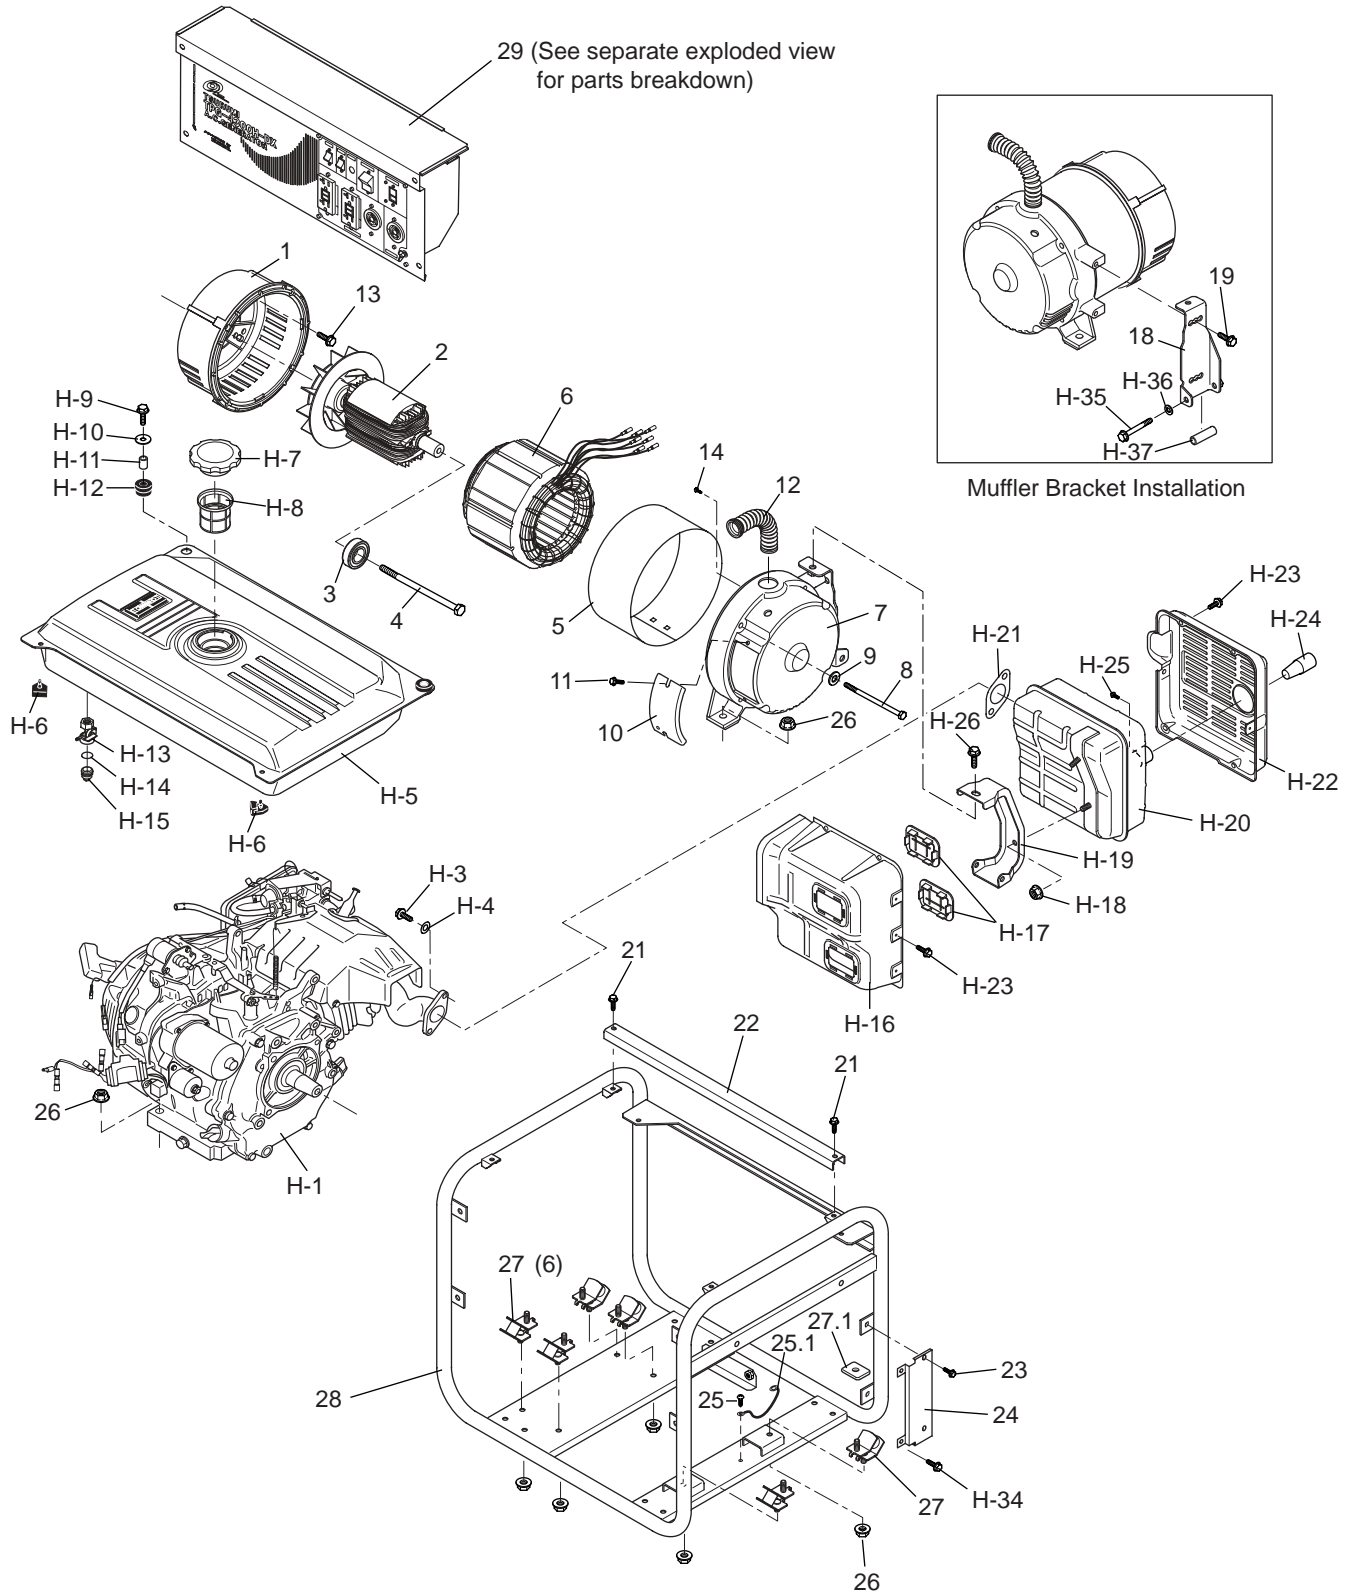

Parts List

Portable Generator

Control No:

Date: 03-18-2005

Parts List

Portable Generator

Control No:

Date: 03-18-2005

FRONT PANEL