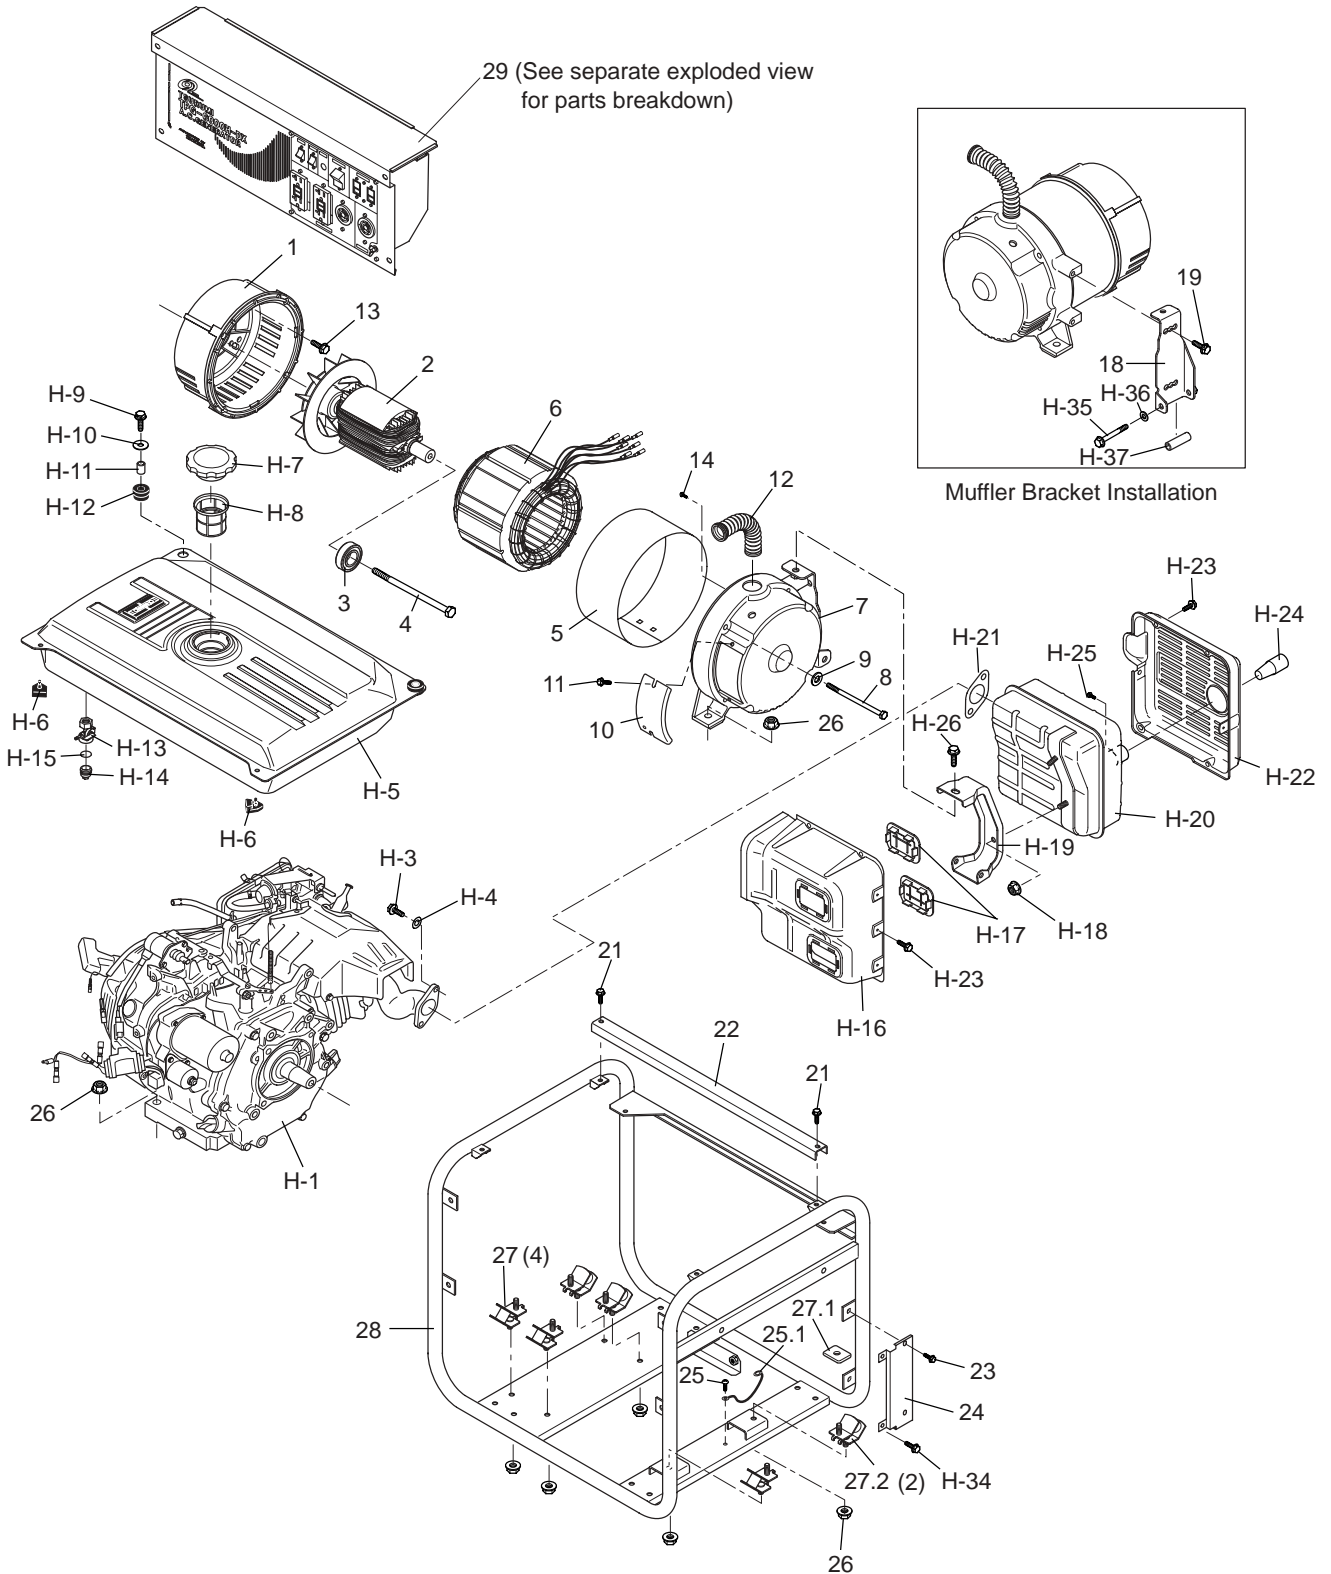

Parts List

Portable Generator

Control No:

Date: 03-18-2005

Parts List

Portable Generator

Control No:

Date: 03-18-2005

FRONT PANEL