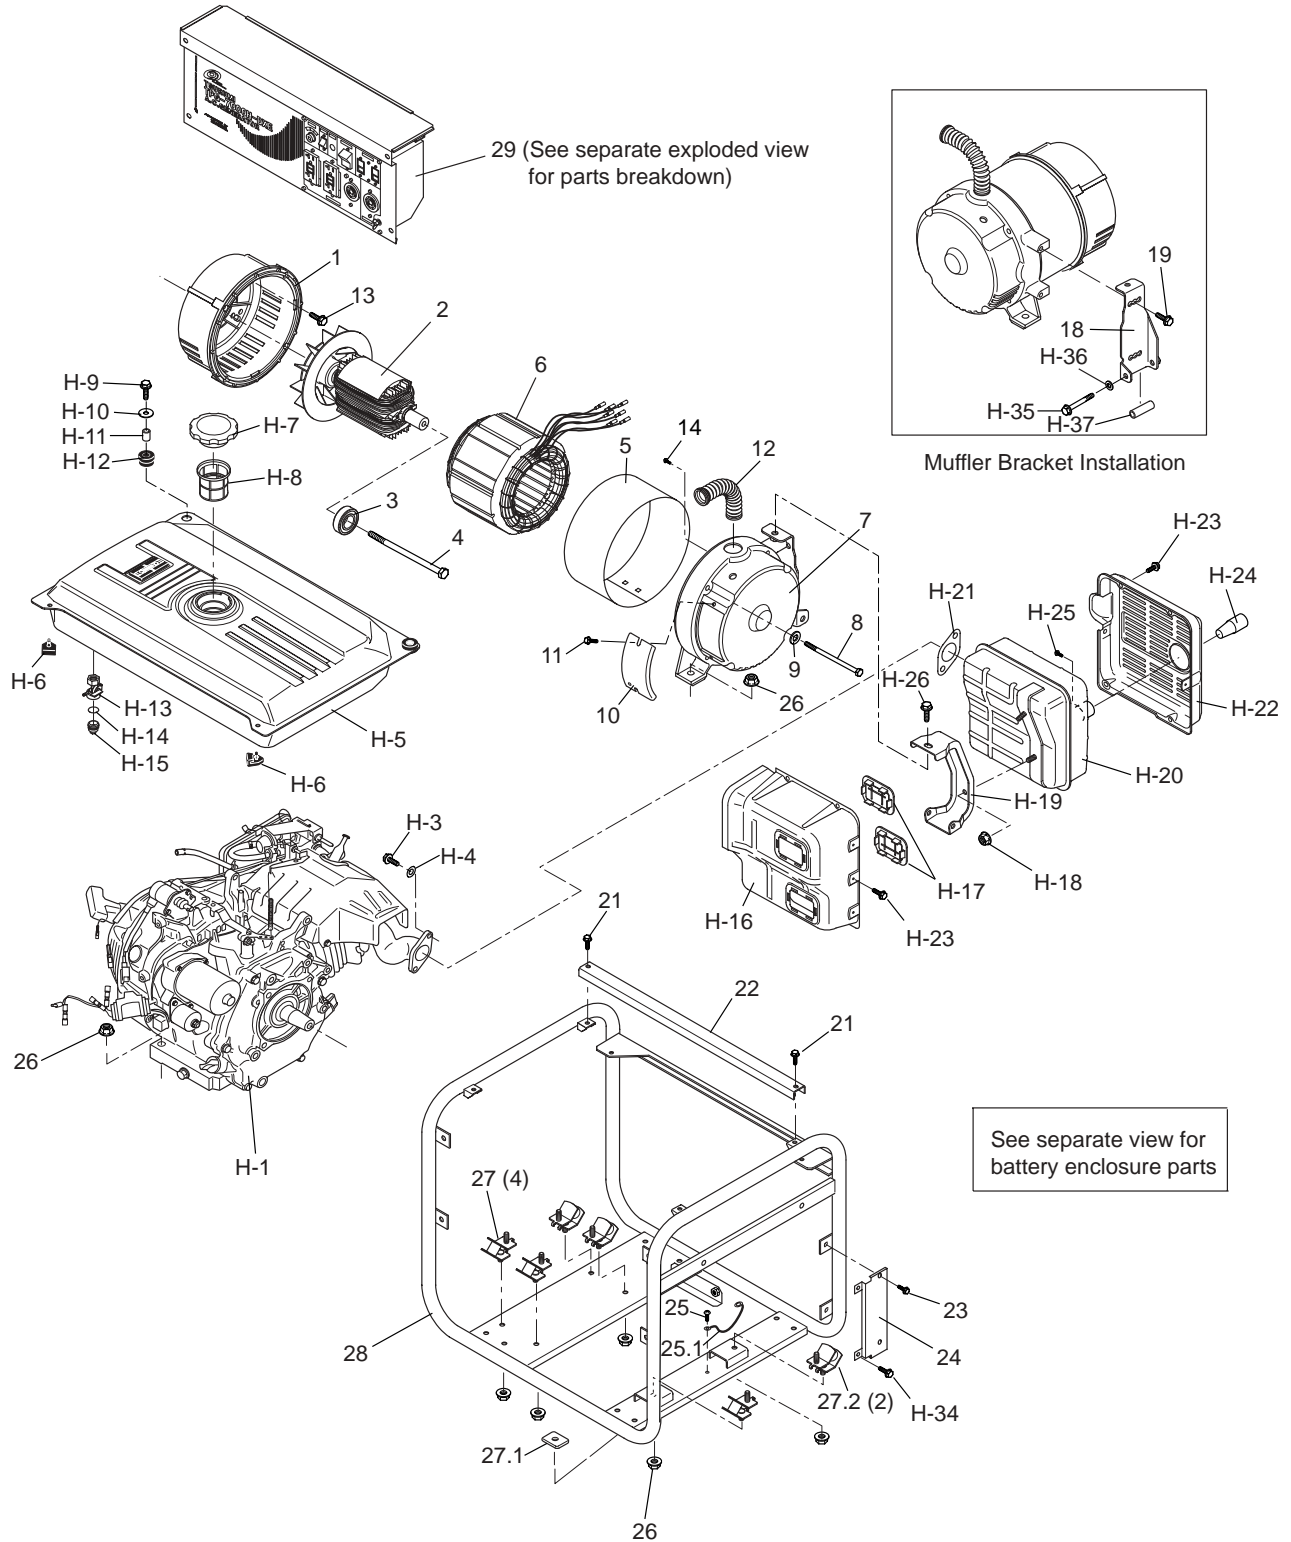

Parts List

Portable Generator

Control No:

Date: 03-18-2005

Parts List

Portable Generator

Control No:

Date: 03-18-2005

FRONT PANEL