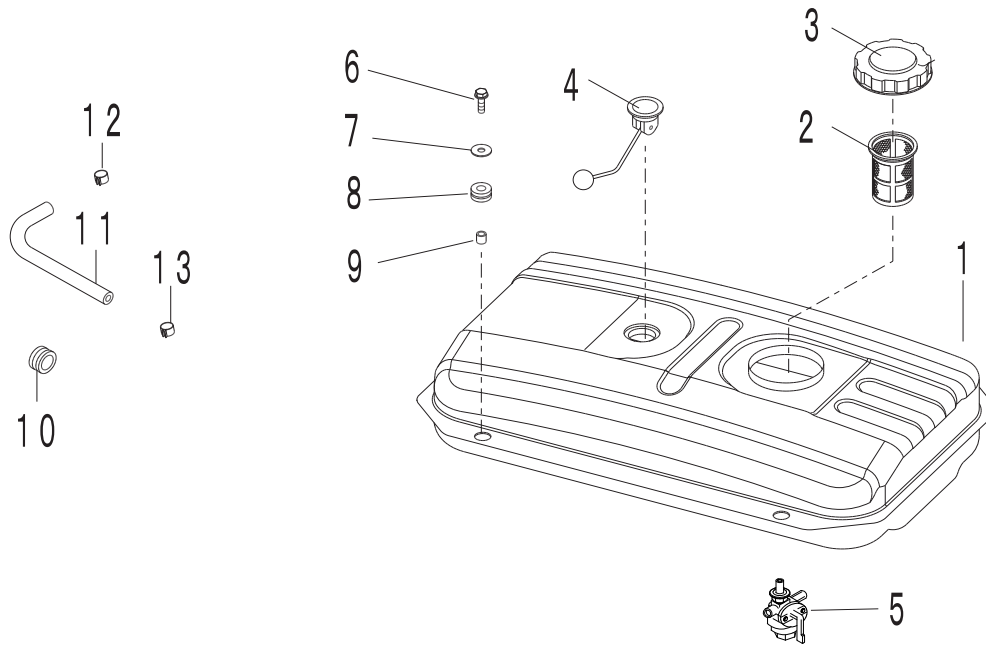

GENERATOR

PARTS CATALOG

MODEL : TPG3-3000HDX

2400VA 120V 60Hz

Ver.1

2007.1

FUEL TANK

TPG3-3000HX

No.2R-06159

REF No.	Parts No.	Parts name	Q'ty		Remarks
1	15301139000	FUEL TANK	1		
2	15350343000	FILTER COMP., FUEL	1		
3	15301046000	CAP COMP., FUEL FILLER	1		
4	15350353000	GAUGE ASSY., FUEL	1		
5	15150100000	PACKING , FUEL TANK	1		
6	19B30906025	HEX,BOLT W/FLANGE (M6×1.0-25)	4		
7	19W00906025	WASHER,TANK CUSHION (M6×25,1.0t)	4		
8	15321880100	RUBBER,TANK CUSHION	4		
9	15321670270	COLLAR,TANK CUSHION	4		
10	90854-ZB2-0000	RUBBER,FUEL TUBE	1		HONDA PART
11		TUBE,FUEL	1		HONDA PART
12	95002-02080	CRIP B8, TUBE	1		HONDA PART
13	15301192000	CRIP,TUBE	1		

FUEL TANK

TPG3-3000HX

No.2R-06159

REF No.	Parts No.	Parts name	Q'ty	Remarks
	NOTE:			
	Pricing in U.S. currency and subject to change without notice.			
				Feb-09