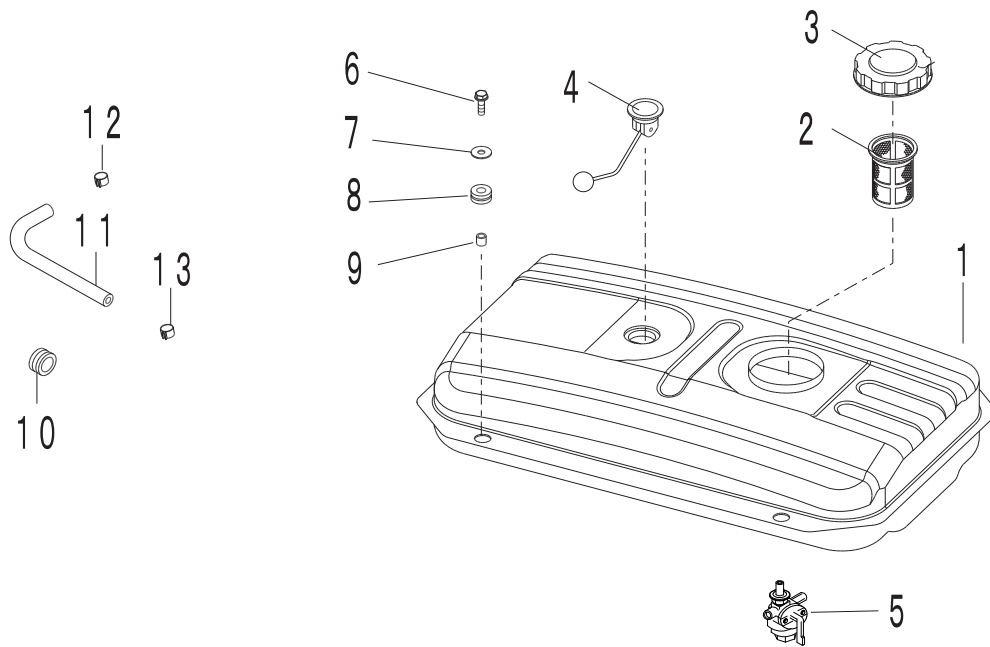

GENERATOR

PARTS CATALOG

MODEL : TPG3-3000HDX

2400VA 120V 60Hz

Ver.1

2007.1

FUEL TANK

TPG3-3000HX

No.2R-06159

REF No.	Parts No.	Parts name	Q'ty		Remarks
1	15301139000	FUEL TANK	1		
2	15350343000	FILTER COMP., FUEL	1		
3	15301046000	CAP COMP., FUEL FILLER	1		
4	15350353000	GAUGE ASSY., FUEL	1		
5	15150100000	PACKING , FUEL TANK	1		
6	19B30906025	HEX,BOLT W/FLANGE (M6×1.0-25)	4		
7	19W00906025	WASHER,TANK CUSHION (M6×25,1.0t)	4		
8	15321880100	RUBBER,TANK CUSHION	4		
9	15321670270	COLLAR,TANK CUSHION	4		
10	90854-ZB2-0000	RUBBER,FUEL TUBE	1		HONDA PART
11		TUBE,FUEL	1		HONDA PART
12	95002-02080	CRIP B8, TUBE	1		HONDA PART
13	15301192000	CRIP,TUBE	1		

FUEL TANK

TPG3-3000HX

No.2R-06159

REF No.	Parts No.	Parts name	Q'ty	Remarks
	NOTE:			
	Pricing in U.S. currency and subject to change without notice.			
				Feb-09