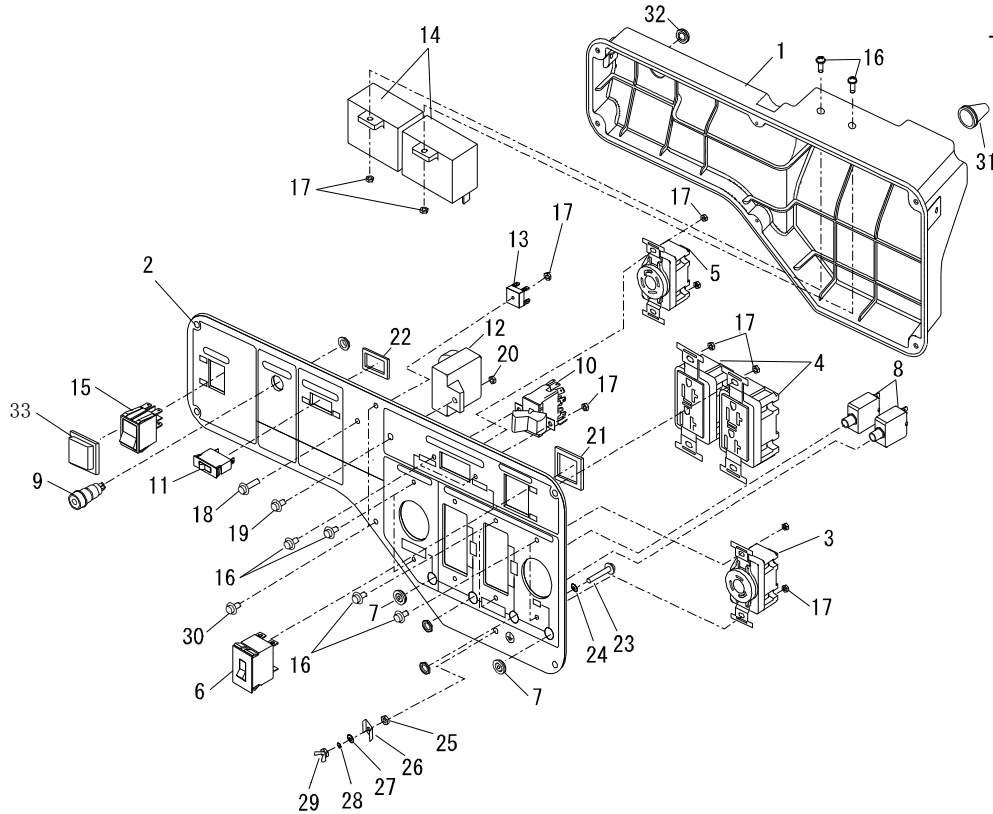

### **PARTS CATALOG**

**MODEL : TPG3-4500HDX**

**3600VA 120/240V 60Hz**

Ver.1

Feb-09

**CONTROL BOX**

TPG3-4500HX

No.2R-06160

REF No.	Parts No.	Parts name	Q'ty	Remarks
1	15350438000	CONTROL BOX	1	
2	15450895000	PANEL	1	
3	15400105000	RECEPTACLE 30A, 125V	1	
4	15400104000	RECEPTACLE 20A, 125V	2	
5	15400106000	RECEPTACLE 30A, 125/250V	1	
6	15400142000	CURCUIT BREAKER 15A	1	
7	15350337000	GROMMET	2	
8	15400171000	CURCUIT BREAKER 20A	2	
9	85111573300	NEON BRACKET	1	
10	15400143000	SWITCH,VOLTAGE SELECTOR	1	
11	15400108000	SWITCH,AUTO THROTTLE	1	
12	19600700660	CONTROL UNIT,AUTO THROTTLE	1	
13	15111473000	BRIDGE DIODE	1	
14	15400177000	CONDENSOR ASSY,18 $\mu$ F	2	
15	15400193000	ENGINE SWITCH	1	
16	19SS4904012	CROSS RECESSED HEAD SCREW (M4-12)	12	
17	19N10904000	HEX,NUT W/FLANGE M4	13	
18	19S04904018	CROSS RECESSED HEAD SCREW (M4-18)	1	
19	19SF4906015	CROSS RECESSED HEAD SCREW (M6-15)	1	
20	19N10906000	HEX,NUT W/FLANGE M6	1	
21	15301081001	SPACER IBR-2	1	
22	15301082001	SWITCH SPACER	1	
23	19S00905025	CROSS RECESSED HEAD SCREW	1	
24	15550164000	TOOTH LOCK WASHER (M5)	1	